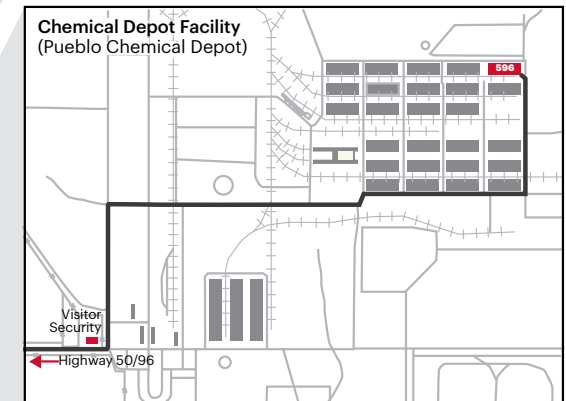

LOCAL AREA MAP

From Denver International Airport (DIA)

- As you exit the airport, you will be on Peña Blvd.
- Exit Peña Blvd at the E-470 toll road* south (2nd exit).
- Continue on E-470 for approximately 28 miles.
- At the junction of I-25 and E-470, take I-25 south.
- Exit I-25 at La Junta/Hwy 50 E exit (exit 100A).
- Continue on to your location using directions below.

To the Prop Shop

- Travel east on Hwy 50 to the Paul Harvey Blvd Exit.
- Turn right onto United Avenue.
- Turn left onto Keeler Avenue.

To the Pueblo Chemical Facility

- Travel east on Hwy 50 to the 3rd St Exit.
- Continue on to the Depot's Guard House.

* Toll road does not require stopping, tolls will be charged automatically. Rental car companies will provide a transponder, please request when reserving car. Tolls will be charged to car rental.