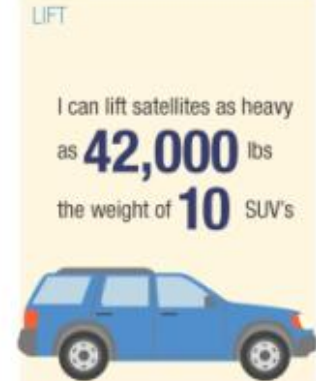

THE AMAZING CENTAUR WORLD'S HIGHEST PERFORMING UPPER STAGE