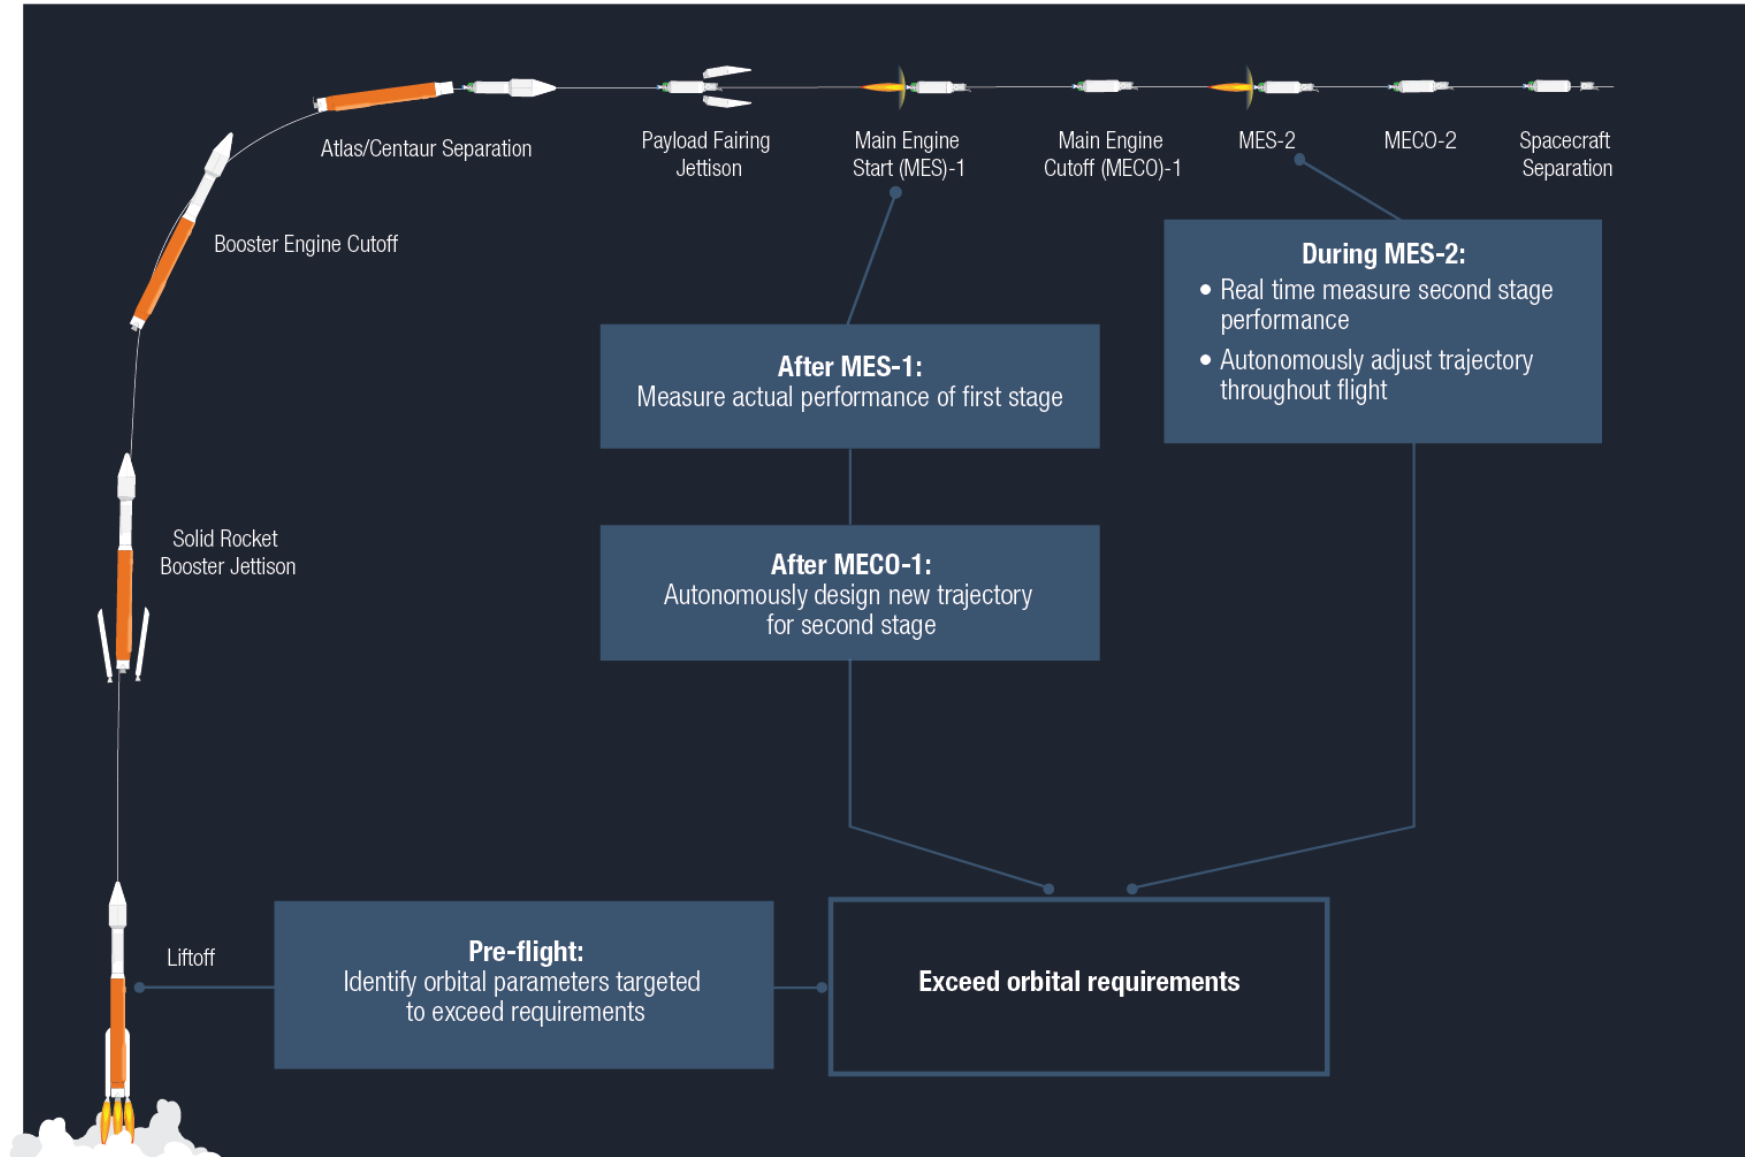

DELTA IV

THE AMAZING CENTAUR WORLD'S HIGHEST PERFORMING UPPER STAGE

LAUNCHING ON TIME

MAXIMIZING LAUNCH OPPORTUNITY TO ISS

Steering Algorithms Compensate for Earth Rotation

REAL-TIME PERFORMANCE MAXIMIZATION

DIRECT ORBIT INJECTION

**DEVELOPING A
NEXT GENERATION
ROCKET**

VULCAN CENTAUR

**LIVING
AND
WORKING
IN
CISLUNAR**

CISLUNAR RESOURCES

17,000 NEAR EARTH OBJECTS (NEO)

1,000 Years of Earth's Production of Industrial Metal

- Extreme **Duration**
- **Enormous** Electrical Power
- **High Energy**
- **Refuelable** in Space

Internal Combustion (IC)
Engine Prototype

Integrated Vehicle Fluids (IVF)
System

Unlocks a Transportation System Between Earth and the Moon