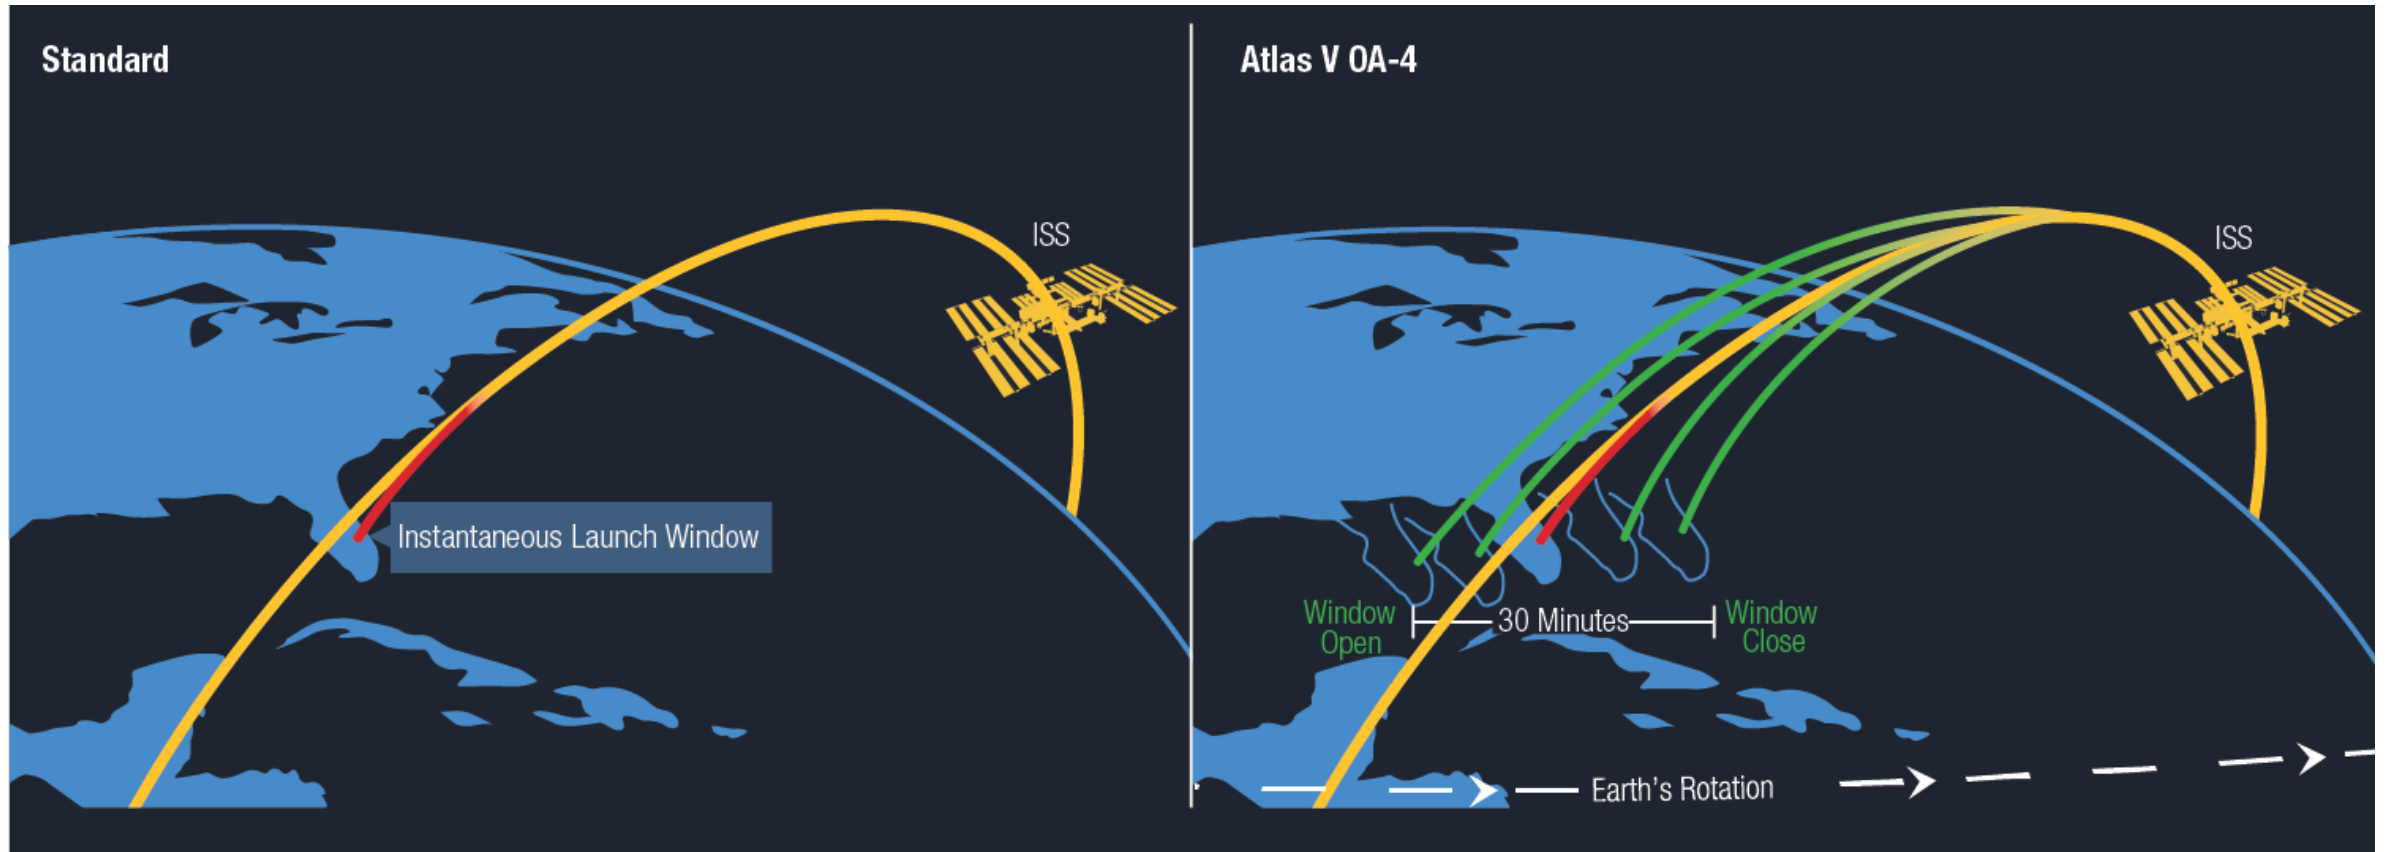

DELTA IV

THE AMAZING CENTAUR WORLD'S HIGHEST PERFORMING UPPER STAGE

LAUNCHING ON TIME

MAXIMIZING LAUNCH OPPORTUNITY TO ISS

Steering Algorithms Compensate for Earth Rotation

REAL-TIME PERFORMANCE MAXIMIZATION

DIRECT ORBIT INJECTION

**DEVELOPING A
NEXT GENERATION
ROCKET**

VULCAN CENTAUR

**LIVING
AND
WORKING
IN
CISLUNAR**

CISLUNAR RESOURCES

17,000 NEAR EARTH OBJECTS (NEO)

1,000 Years of Earth's Production of Industrial Metal