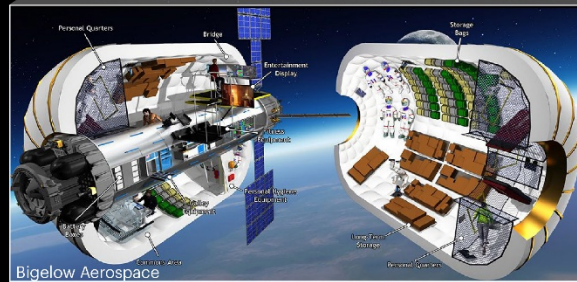

In Space
Propellant

H₂O =

20 Billion
Metric
Tons
of H₂O

New
Materials
and
Manufacturing

Ultra-Pure
Fiber
Optic
Cable

Human
Tissue

ACES

ADVANCED CRYOGENIC EVOLVED STAGE

- Extreme **Duration**
- **Enormous** Electrical Power
- **High Energy**
- **Refuelable** in Space

Internal Combustion (IC)
Engine Prototype

Integrated Vehicle Fluids (IVF)
System

Unlocks a Transportation System Between Earth and the Moon