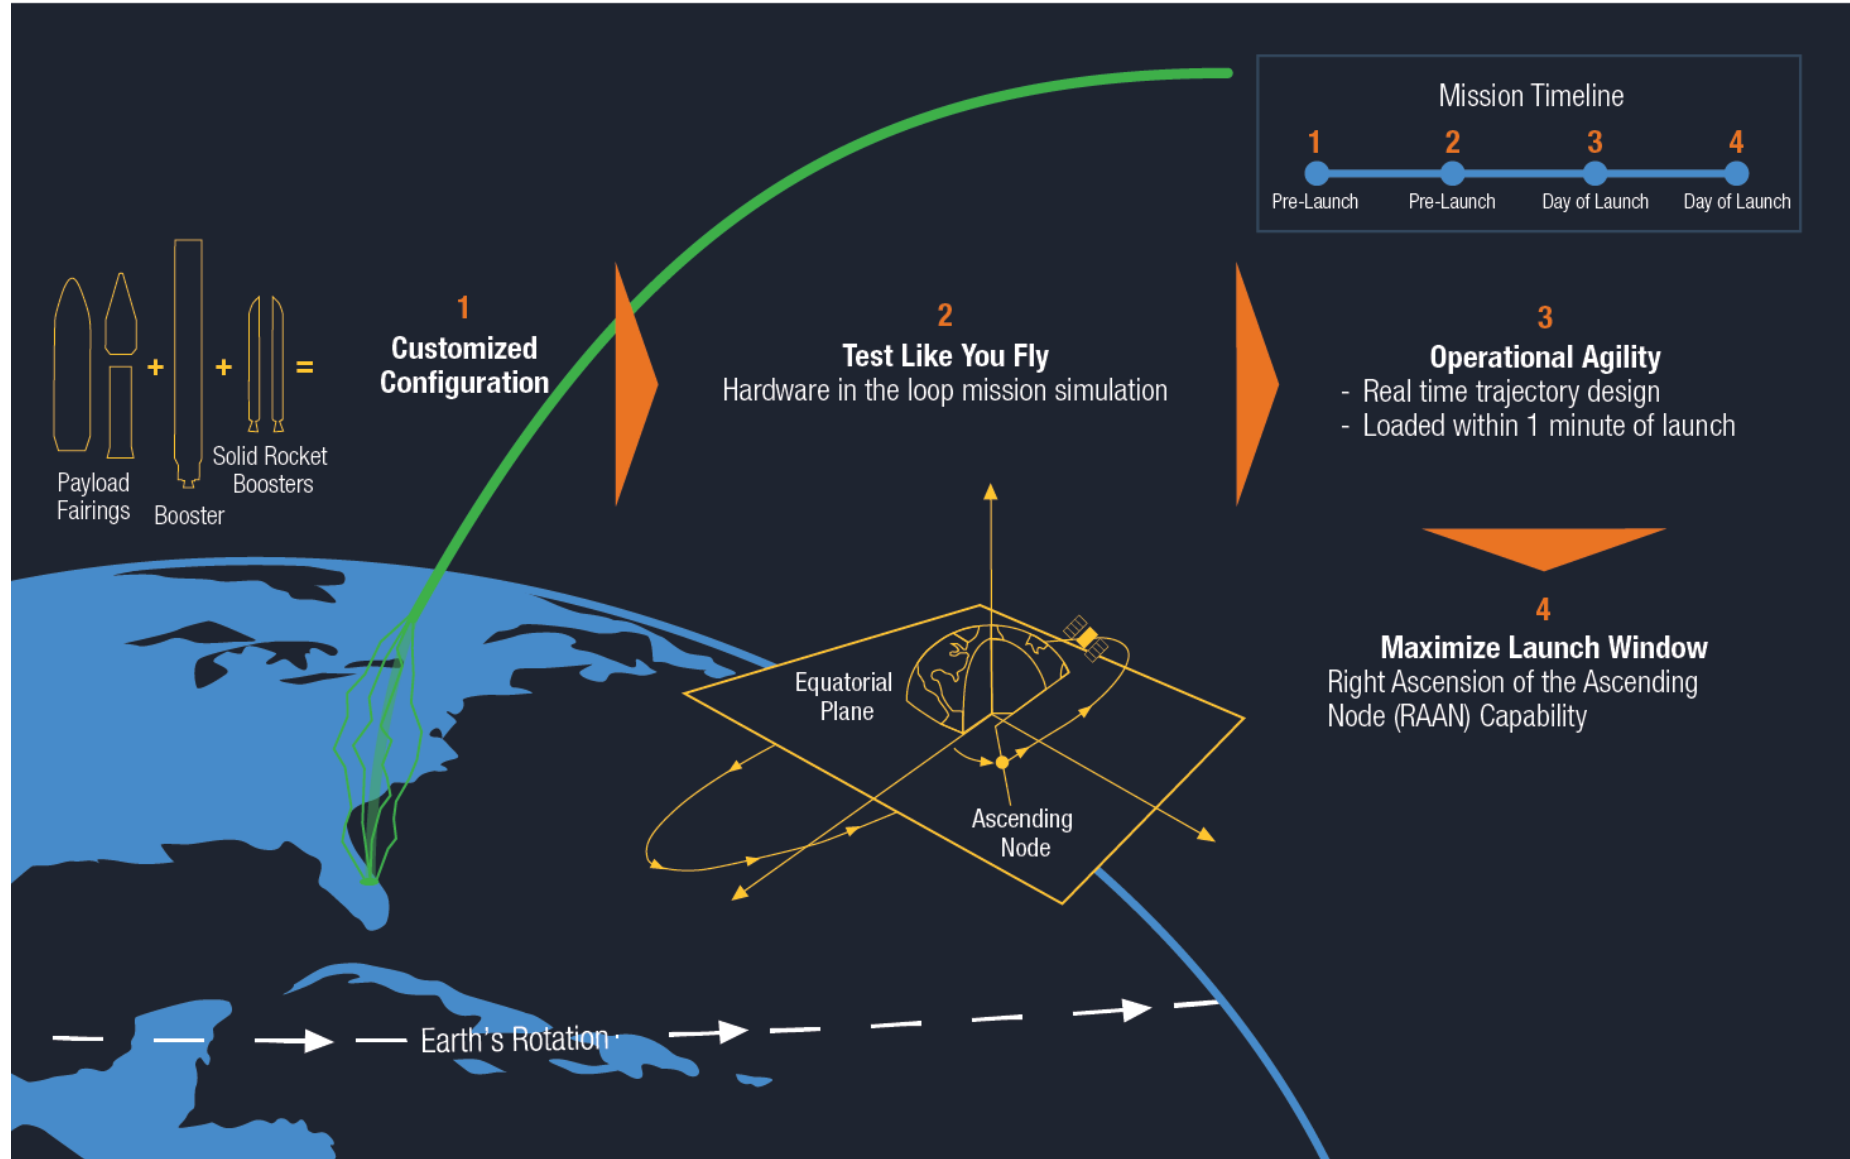

DELTA IV

THE AMAZING CENTAUR WORLD'S HIGHEST PERFORMING UPPER STAGE

LAUNCHING ON TIME

MAXIMIZING LAUNCH OPPORTUNITY TO ISS

Steering Algorithms Compensate for Earth Rotation

REAL-TIME PERFORMANCE MAXIMIZATION