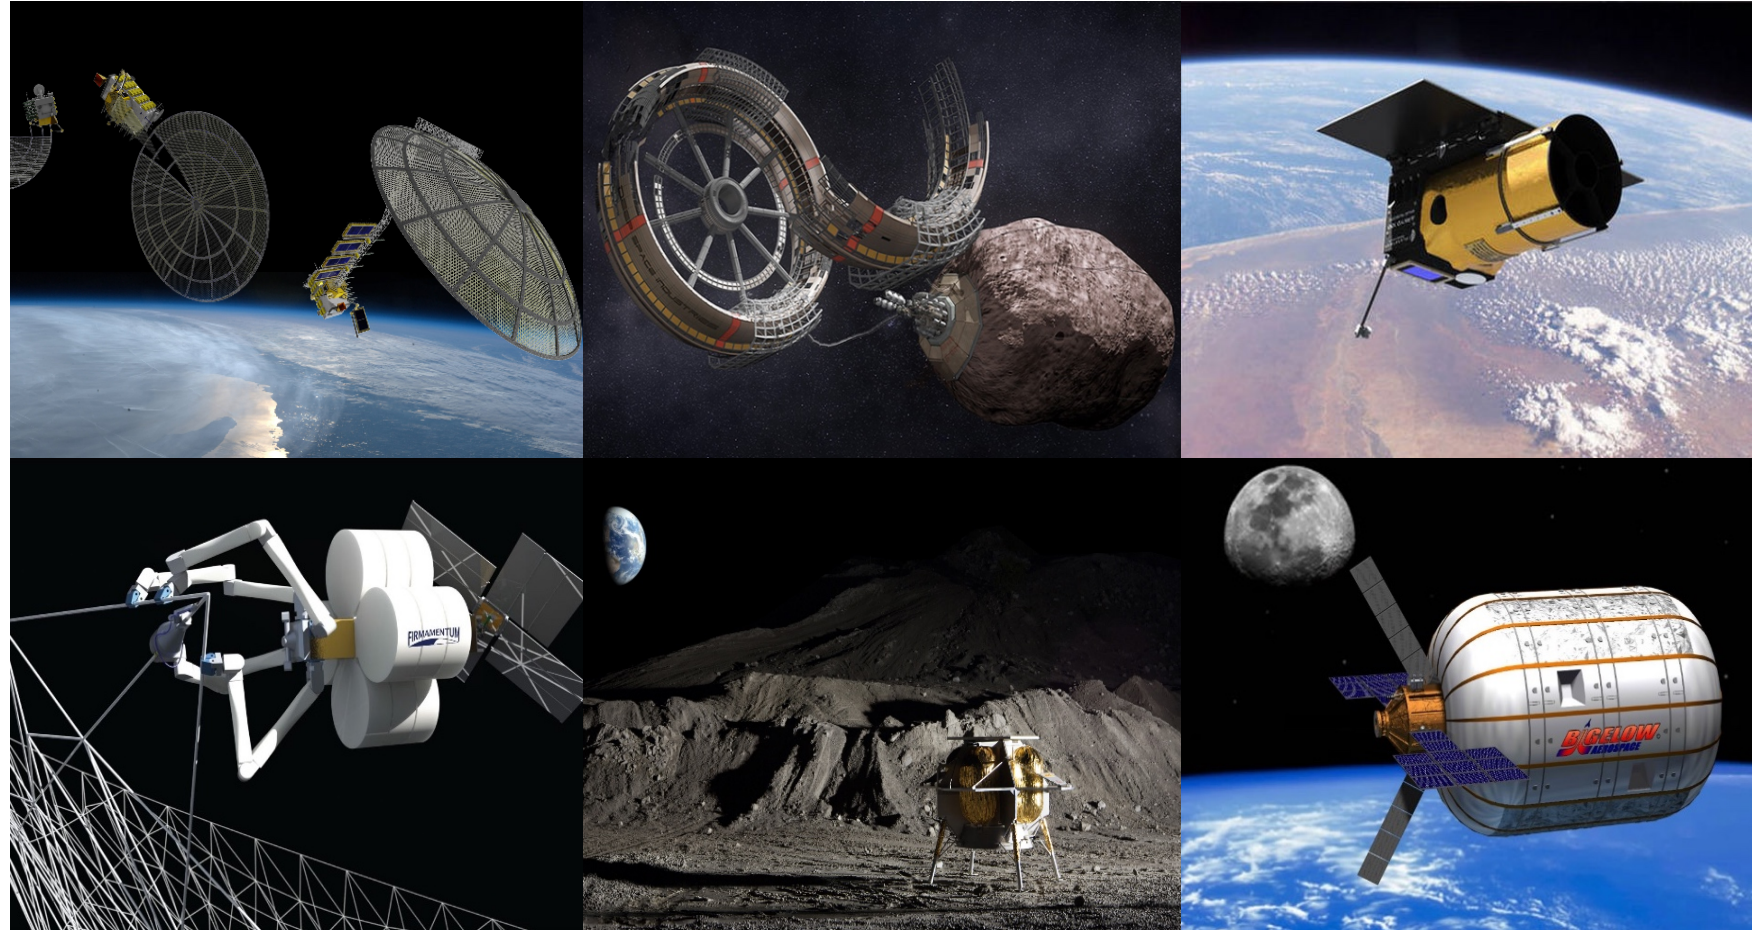

DIRECT ORBIT INJECTION

**DEVELOPING A
NEXT GENERATION
ROCKET**

VULCAN CENTAUR

**LIVING
AND
WORKING
IN
CISLUNAR**

CISLUNAR RESOURCES

17,000 NEAR EARTH OBJECTS (NEO)

1,000 Years of Earth's Production of Industrial Metal

- Extreme **Duration**
- **Enormous** Electrical Power
- **High Energy**
- **Refuelable** in Space

Internal Combustion (IC)
Engine Prototype

Integrated Vehicle Fluids (IVF)
System

Unlocks a Transportation System Between Earth and the Moon

THE BROAD CISLUNAR ECONOSPHERE

The CisLunar Economy is Enabled by a Practical Transportation System

*BRYAN VERSTEEG/ DEEP SPACE INDUSTRIES

CISLUNAR MARKETPLACE

OVER 200 COMPANIES AND ENTREPRENEURS

**MADE IN SPACE – MANUFACTURING
SATELLITES IN ORBIT**

**DEEP SPACE INDUSTRIES – MINING
ASTEROIDS**

**PLANETARY RESOURCES – REMOTE
SENSING FOR ASTEROID PROSPECTING**

**TETHERS UNLIMITED – IN-SPACE
MANUFACTURING**

**ASTROBOTIC – PEREGRINE LUNAR
LANDER**

**BIGELOW AEROSPACE – COMMERCIAL
HABITATS**