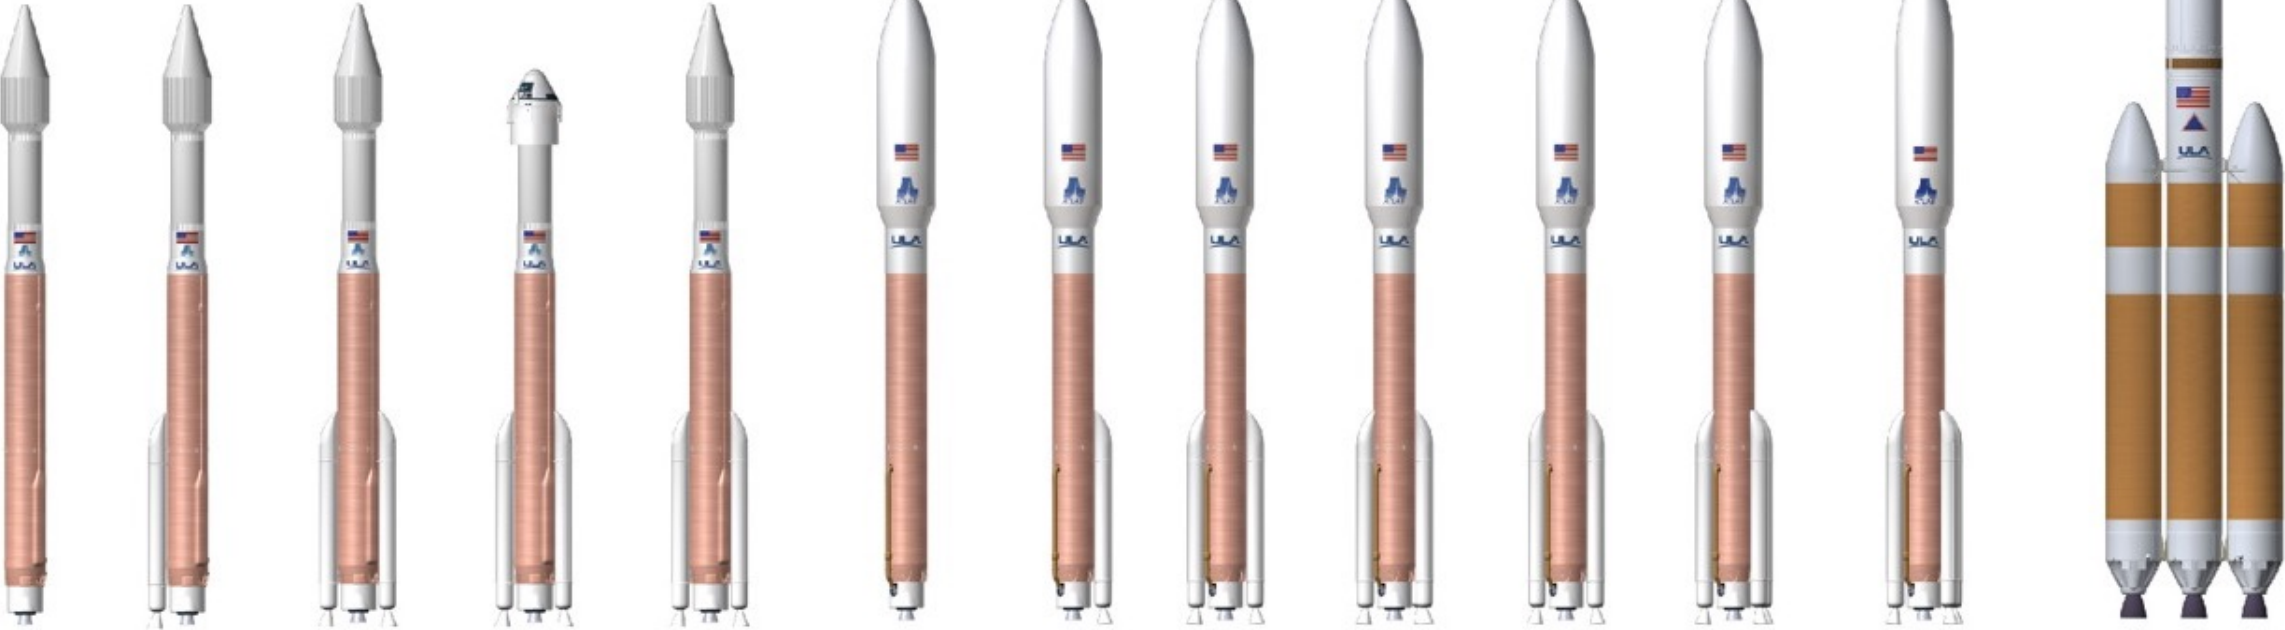

LAUNCHING THE FUTURE

**UNIQUE
CAPABILITIES**

LAUNCHING
ANY PAYLOAD,
ANY ORBIT,
ANY TIME

OUR FLEET

Coming Soon

Coming Soon

401 411 421 N22 431 501 511 521 531 541 551 552 Heavy

ATLAS V

DELTA IV

THE AMAZING CENTAUR WORLD'S HIGHEST PERFORMING UPPER STAGE

LAUNCHING ON TIME

MAXIMIZING LAUNCH OPPORTUNITY TO ISS

Steering Algorithms Compensate for Earth Rotation

REAL-TIME PERFORMANCE MAXIMIZATION