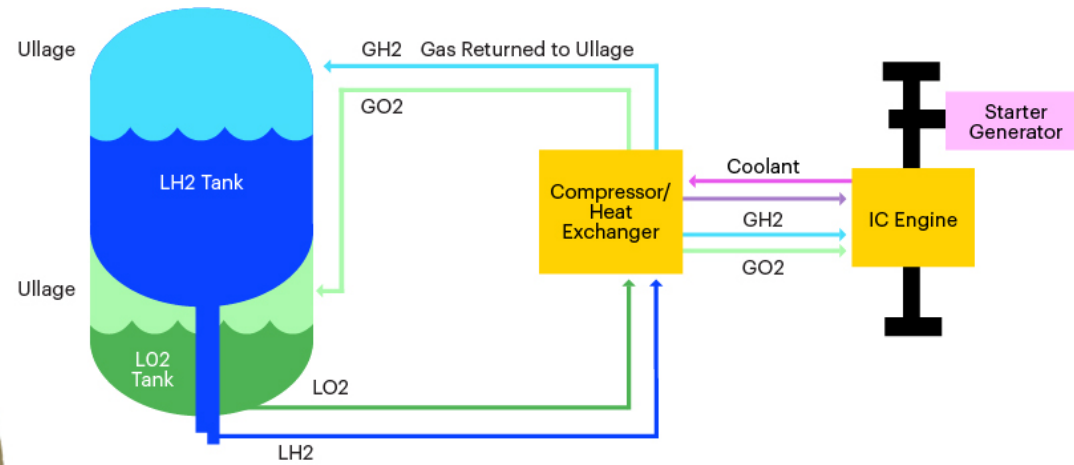

In Space
Propellant

H₂O =

20 Billion
Metric
Tons
of H₂O

New
Materials
and
Manufacturing

Ultra-Pure
Fiber
Optic
Cable

Human
Tissue

ACES

ADVANCED CRYOGENIC EVOLVED STAGE

- Extreme **Duration**
- **Enormous** Electrical Power
- **High Energy**
- **Refuelable** in Space

Internal Combustion (IC)
Engine Prototype

Integrated Vehicle Fluids (IVF)
System

Unlocks a Transportation System Between Earth and the Moon