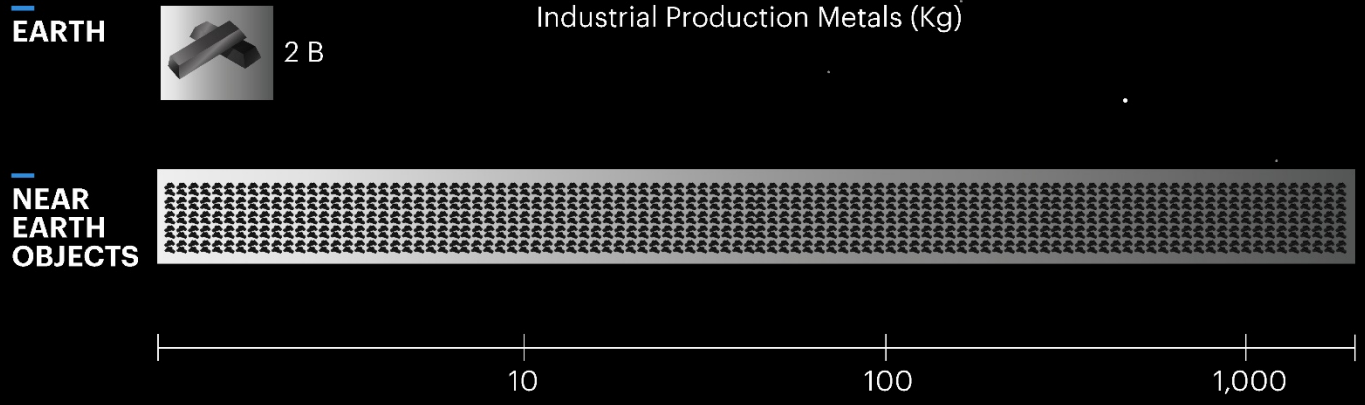

DELTA IV

THE AMAZING CENTAUR WORLD'S HIGHEST PERFORMING UPPER STAGE

LAUNCHING ON TIME

MAXIMIZING LAUNCH OPPORTUNITY TO ISS

Steering Algorithms Compensate for Earth Rotation

REAL-TIME PERFORMANCE MAXIMIZATION

DIRECT ORBIT INJECTION

**DEVELOPING A
NEXT GENERATION
ROCKET**

VULCAN CENTAUR

**LIVING
AND
WORKING
IN
CISLUNAR**

CISLUNAR RESOURCES

17,000 NEAR EARTH OBJECTS (NEO)

1,000 Years of Earth's Production of Industrial Metal