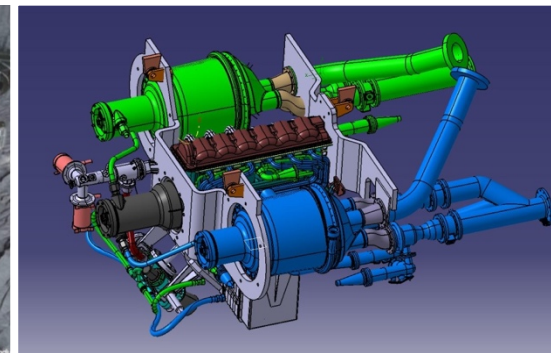

In Space
Propellant

H₂O =

20 Billion
Metric
Tons
of H₂O

New
Materials
and
Manufacturing

Ultra-Pure
Fiber
Optic
Cable

Human
Tissue

ACES

ADVANCED CRYOGENIC EVOLVED STAGE

- Extreme **Duration**
- **Enormous** Electrical Power
- **High Energy**
- **Refuelable** in Space

Internal Combustion (IC)
Engine Prototype

Integrated Vehicle Fluids (IVF)
System

Unlocks a Transportation System Between Earth and the Moon