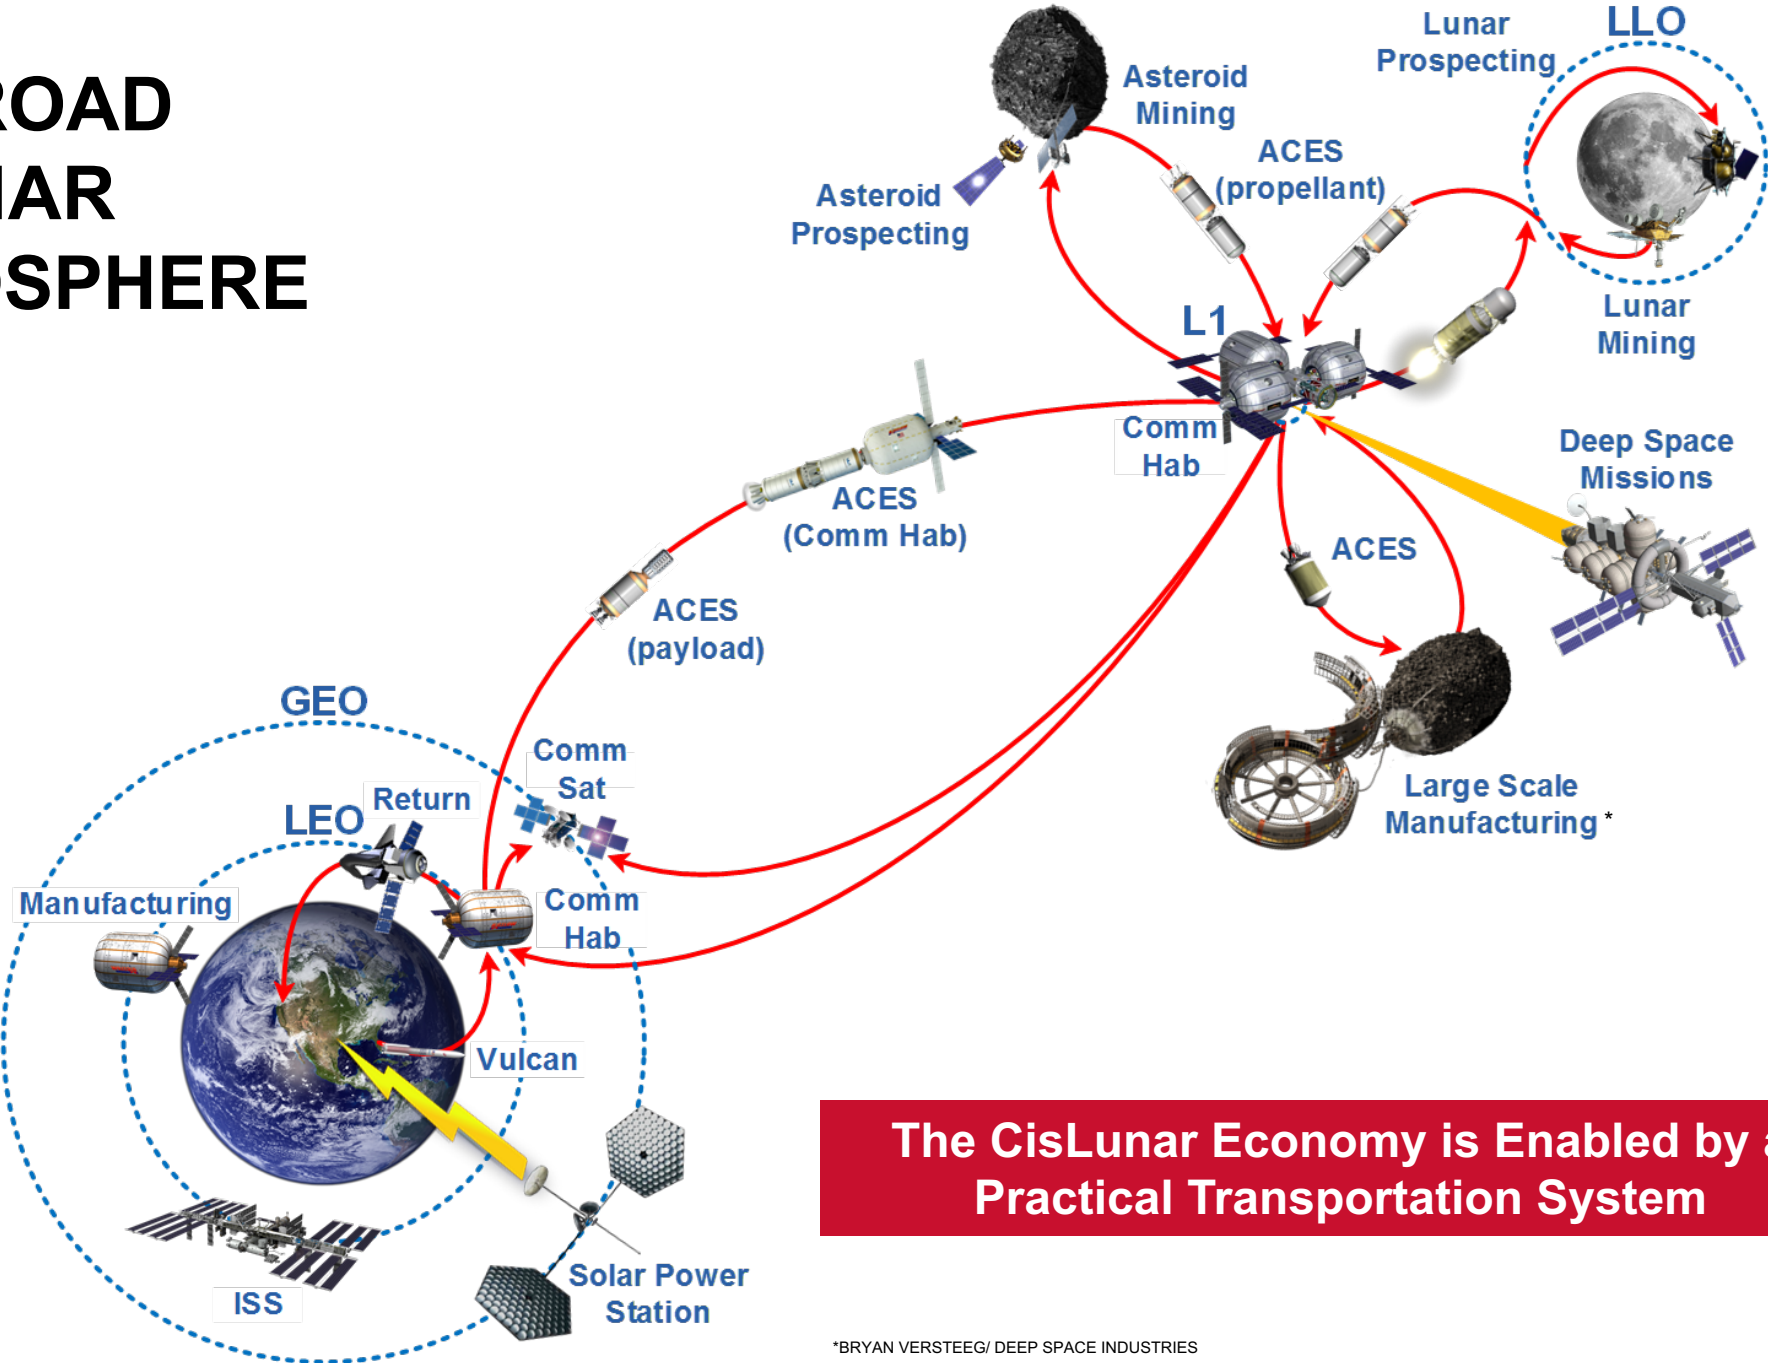

DELTA IV

THE AMAZING CENTAUR WORLD'S HIGHEST PERFORMING UPPER STAGE

LAUNCHING ON TIME

MAXIMIZING LAUNCH OPPORTUNITY TO ISS

Steering Algorithms Compensate for Earth Rotation

REAL-TIME PERFORMANCE MAXIMIZATION

DIRECT ORBIT INJECTION

**DEVELOPING A
NEXT GENERATION
ROCKET**

VULCAN CENTAUR

**LIVING
AND
WORKING
IN
CISLUNAR**

CISLUNAR RESOURCES

17,000 NEAR EARTH OBJECTS (NEO)

1,000 Years of Earth's Production of Industrial Metal

- Extreme **Duration**
- **Enormous** Electrical Power
- **High Energy**
- **Refuelable** in Space

Internal Combustion (IC)
Engine Prototype

Integrated Vehicle Fluids (IVF)
System

Unlocks a Transportation System Between Earth and the Moon

THE BROAD CISLUNAR ECONOSPHERE

The CisLunar Economy is Enabled by a Practical Transportation System

*BRYAN VERSTEEG/ DEEP SPACE INDUSTRIES

CISLUNAR MARKETPLACE

OVER 200 COMPANIES AND ENTREPRENEURS

**MADE IN SPACE – MANUFACTURING
SATELLITES IN ORBIT**