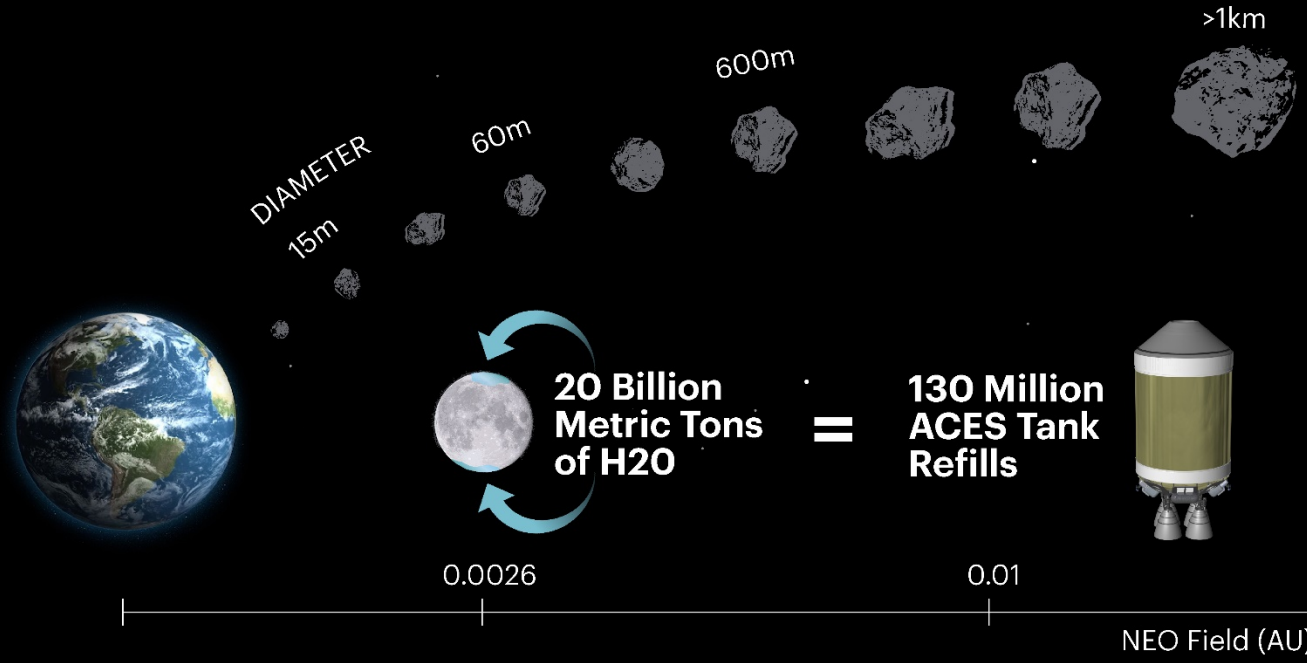

DELTA IV

THE AMAZING CENTAUR WORLD'S HIGHEST PERFORMING UPPER STAGE

LAUNCHING ON TIME

MAXIMIZING LAUNCH OPPORTUNITY TO ISS

Steering Algorithms Compensate for Earth Rotation

REAL-TIME PERFORMANCE MAXIMIZATION

DIRECT ORBIT INJECTION

**DEVELOPING A
NEXT GENERATION
ROCKET**

VULCAN CENTAUR

**LIVING
AND
WORKING
IN
CISLUNAR**

CISLUNAR RESOURCES

17,000 NEAR EARTH OBJECTS (NEO)

1,000 Years of Earth's Production of Industrial Metal