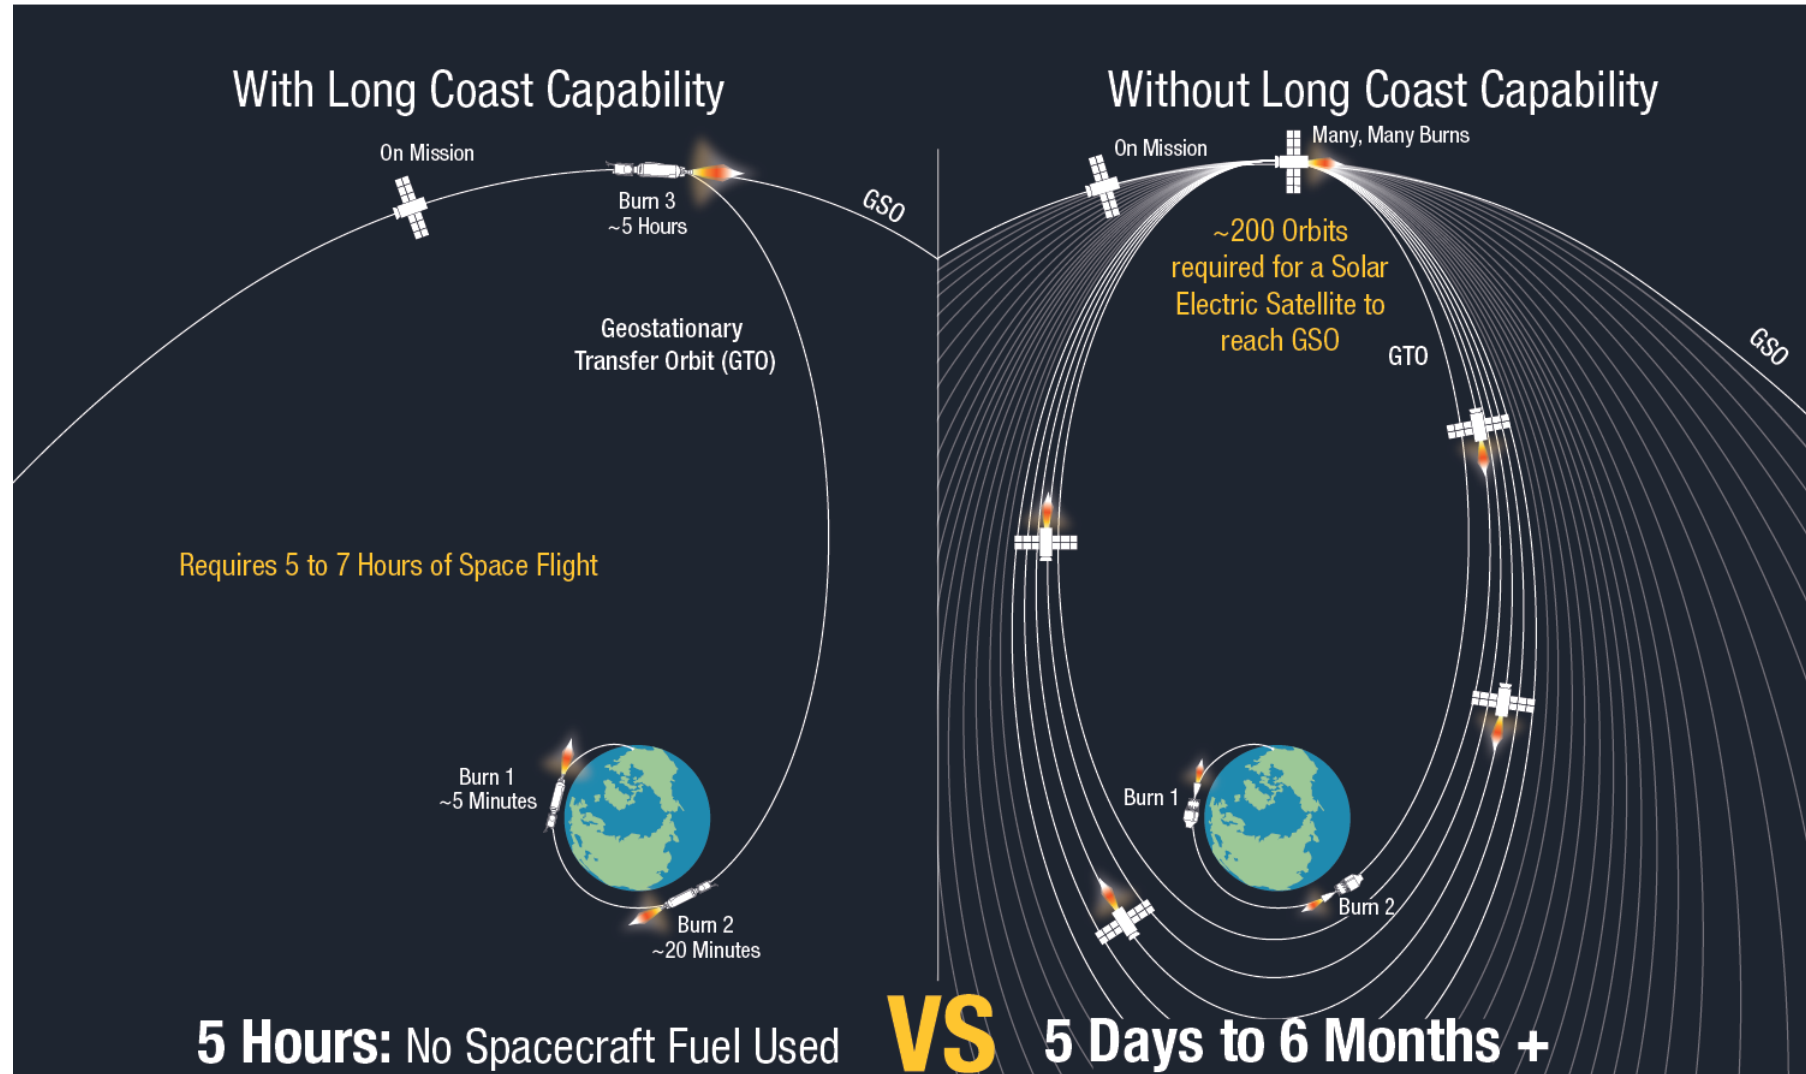

DELTA IV

THE AMAZING CENTAUR WORLD'S HIGHEST PERFORMING UPPER STAGE

LAUNCHING ON TIME

MAXIMIZING LAUNCH OPPORTUNITY TO ISS

Steering Algorithms Compensate for Earth Rotation

REAL-TIME PERFORMANCE MAXIMIZATION

DIRECT ORBIT INJECTION

**DEVELOPING A
NEXT GENERATION
ROCKET**

VULCAN CENTAUR

**LIVING
AND
WORKING
IN
CISLUNAR**

CISLUNAR RESOURCES

17,000 NEAR EARTH OBJECTS (NEO)

1,000 Years of Earth's Production of Industrial Metal