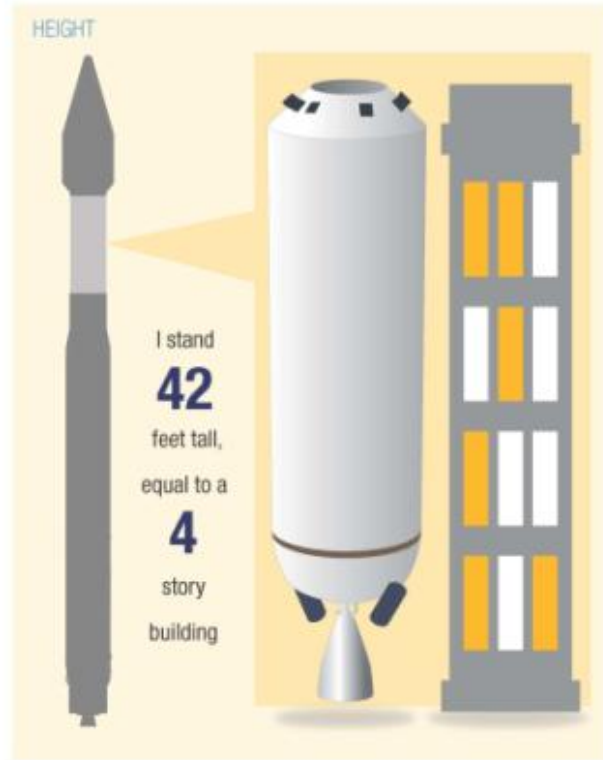

THE AMAZING CENTAUR WORLD'S HIGHEST PERFORMING UPPER STAGE