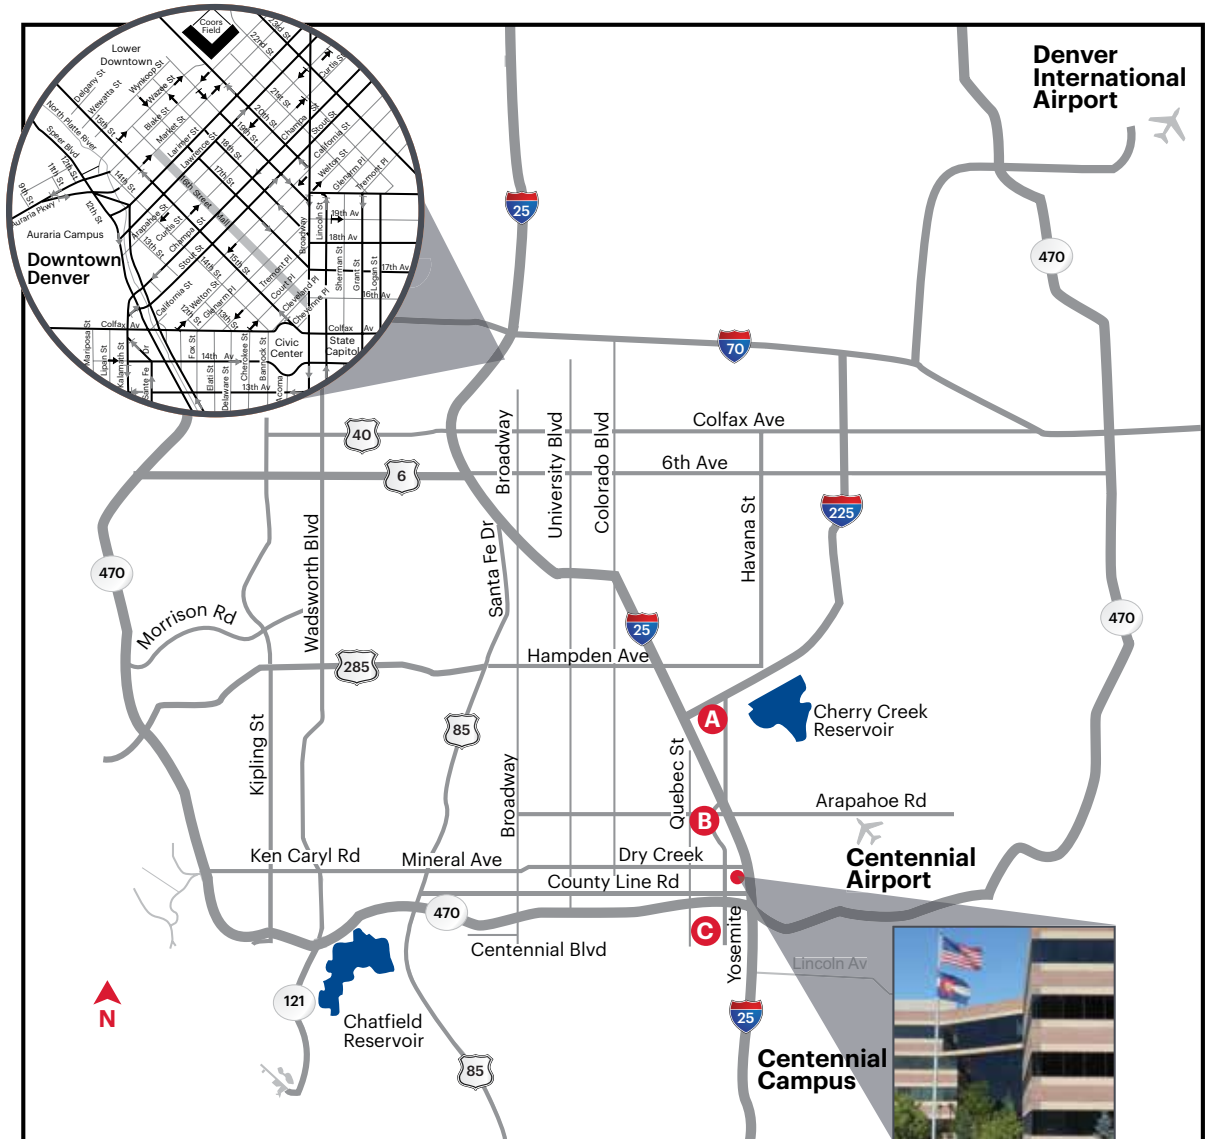

CENTENNIAL VISITOR'S GUIDE

9501 East Panorama Circle
Centennial, CO 80112

LOCAL AREA MAP

From Denver International Airport (DIA) to the Centennial Campus (38 miles)

- As you exit the airport, you will be on Peña Blvd.
- Exit Peña Blvd at the E-470 toll road* south (2nd exit).
- Continue on E-470 for approximately 28 miles.
- At the junction of I-25 and E-470, take I-25 north.
- Exit I-25 at Dry Creek Rd (1st exit). Turn left (west) on Dry Creek Rd.
- At Chester St (1st light), turn left (south).
 - For the Einstein Laboratories, Kepler Technology Buildings or Galileo Operations Center turn left at E Panorama Cir (1st light).
 - For the Newton Engineering Building continue south on Chester St Take a left onto Nichols Ave.

* Toll road does not accept cash. Rental car companies will provide a transponder, please request when reserving car. Tolls will be charged to car rental.

HOTEL GUIDE

A Tech Center
Hyatt Regency Tech Center
7800 E Tufts Ave
Denver, CO 80237
303.779.1234
FAX: 303.850.7164