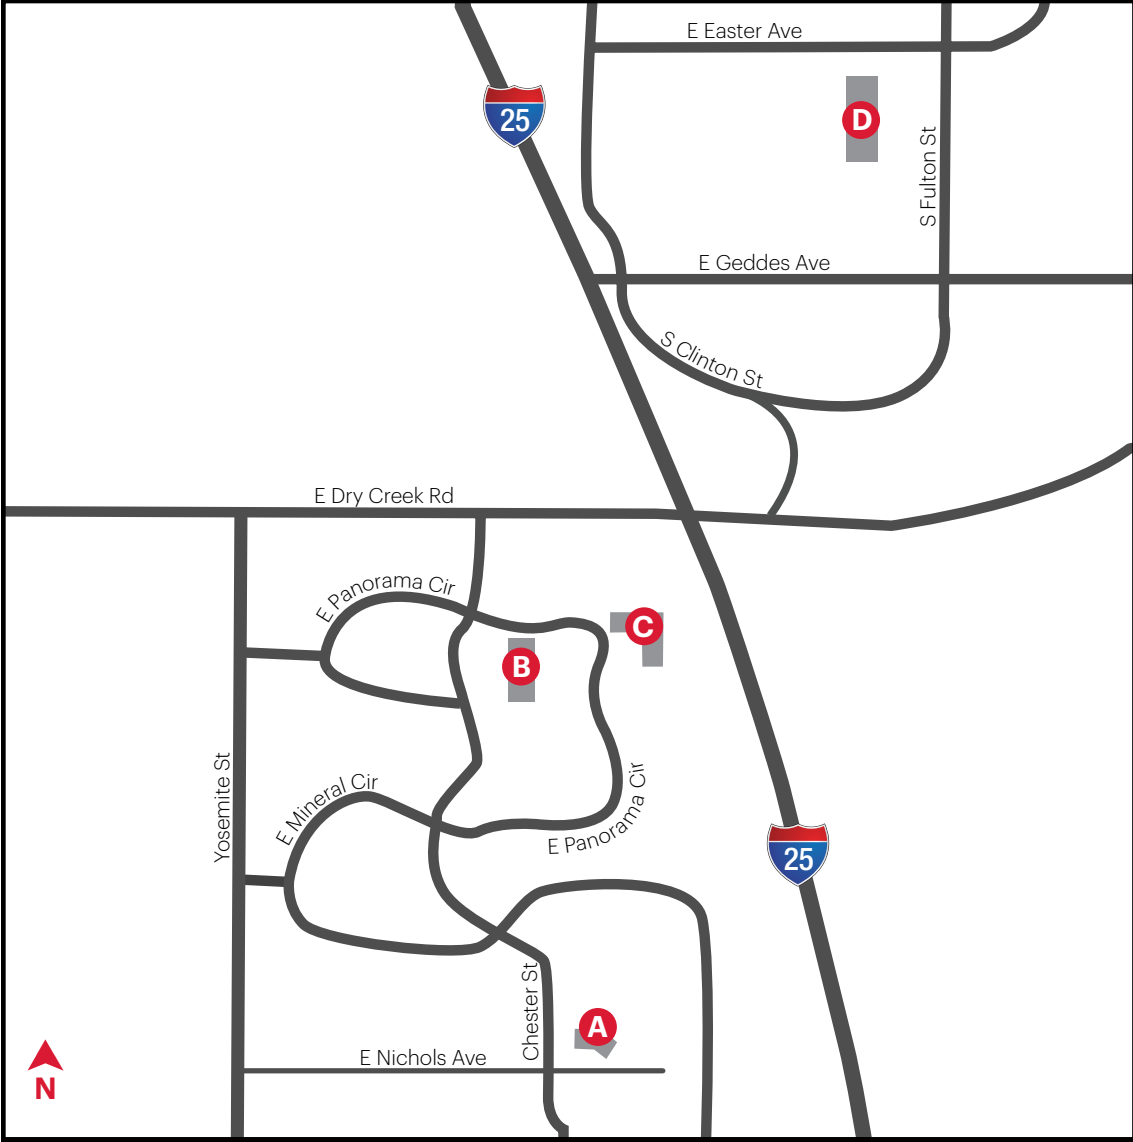

CENTENNIAL CAMPUS

- **A** **Newton Engineering Building**
  7958 South Chester Street, Centennial, CO 80112
- **B** **Einstein Laboratories Building**
  7630 South Chester Street, Centennial, CO 80112
- **C** **Galileo Operations Center**
  9501 East Panorama Circle, Centennial, CO 80112
- **D** **Warehouse**
  9950 East Easter Avenue, Centennial, CO 80112