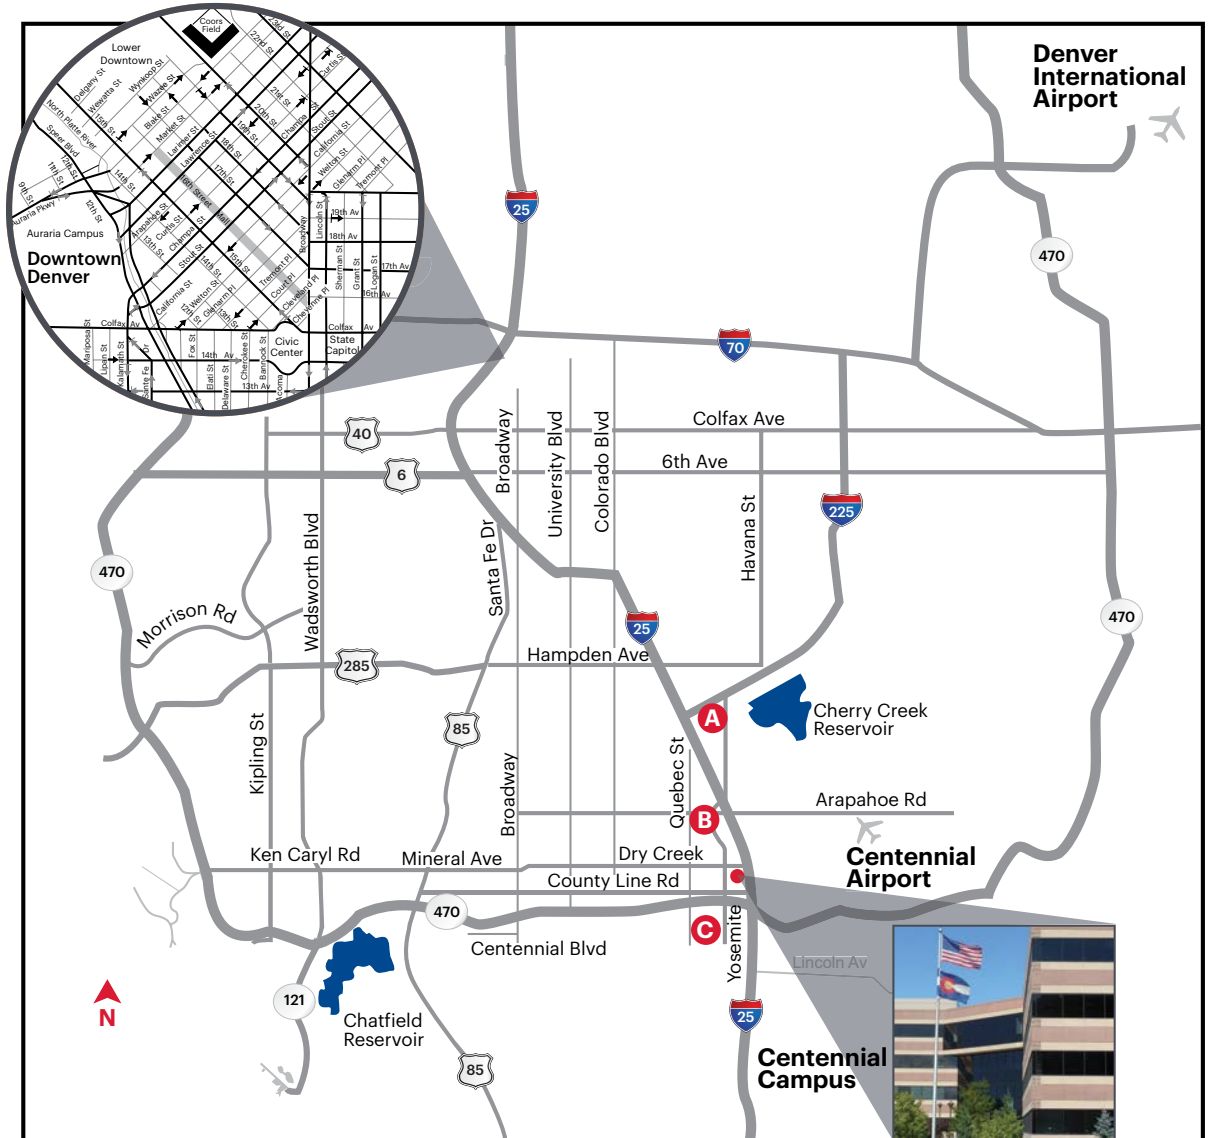

CENTENNIAL VISITOR'S GUIDE

LOCAL AREA MAP

From Denver International Airport (DIA) to the Centennial Campus (38 miles)

- As you exit the airport, you will be on Peña Blvd.
- Exit Peña Blvd at the E-470 toll road* south (2nd exit).
- Continue on E-470 for approximately 28 miles.
- At the junction of I-25 and E-470, take I-25 north.
- Exit I-25 at Dry Creek Rd (1st exit). Turn left (west) on Dry Creek Rd.
- At Chester St (1st light), turn left (south).
 - For the Einstein Laboratories, Kepler Technology Buildings or Galileo Operations Center turn left at E Panorama Cir (1st light).

* Toll road does not accept cash. Rental car companies will provide a transponder, please request when reserving car. Tolls will be charged to car rental.

HOTEL GUIDE

A Tech Center
Hyatt Regency Tech Center
7800 E Tufts Ave
Denver, CO 80237
303.779.1234
FAX: 303.850.7164