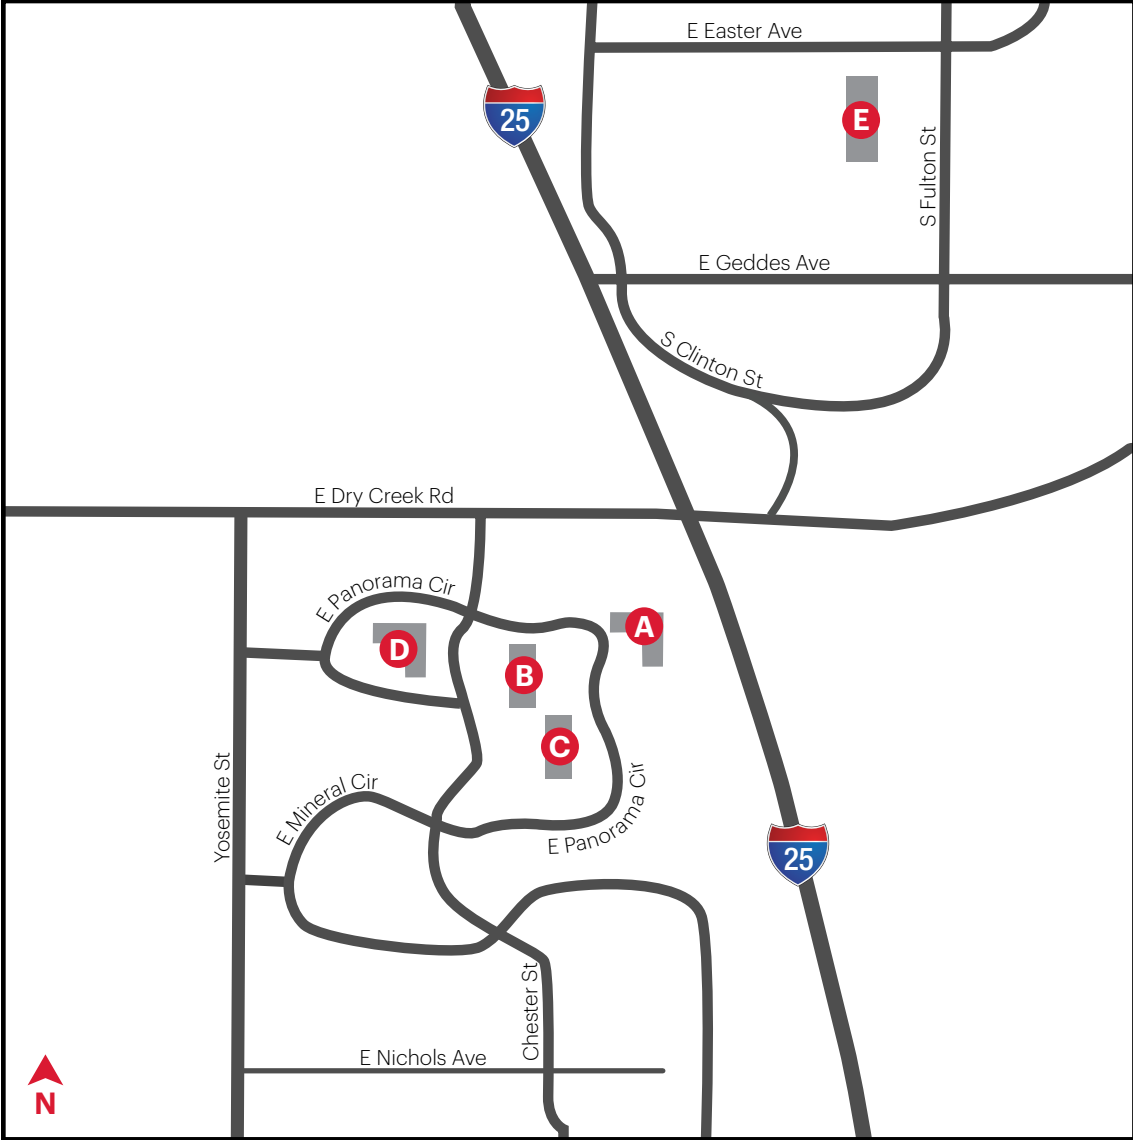

CENTENNIAL VISITOR'S GUIDE

LOCAL AREA MAP

From Denver International Airport (DIA) to the Centennial Campus (38 miles)

- As you exit the airport, you will be on Peña Blvd.
- Exit Peña Blvd at the E-470 toll road* south (2nd exit).
- Continue on E-470 for approximately 28 miles.
- At the junction of I-25 and E-470, take I-25 north.
- Exit I-25 at Dry Creek Rd (1st exit). Turn left (west) on Dry Creek Rd.
- At Chester St (1st light), turn left (south).
 - For the Einstein Laboratories, Kepler Technology Buildings or Galileo Operations Center turn left at E Panorama Cir (1st light).

Rock Bottom Brewery

[American, \$\$]
9627 E County Line Rd,
Englewood
303.792.9090
www.rockbottom.com

Cheesecake Factory

[American, \$\$]
8405 Park Meadows Center Dr,
Lone Tree
303.858.1111
www.thecheesecakefactory.com

VISITOR PARKING

Einstein and Kepler Buildings

Galileo Operations Center

9200 Building