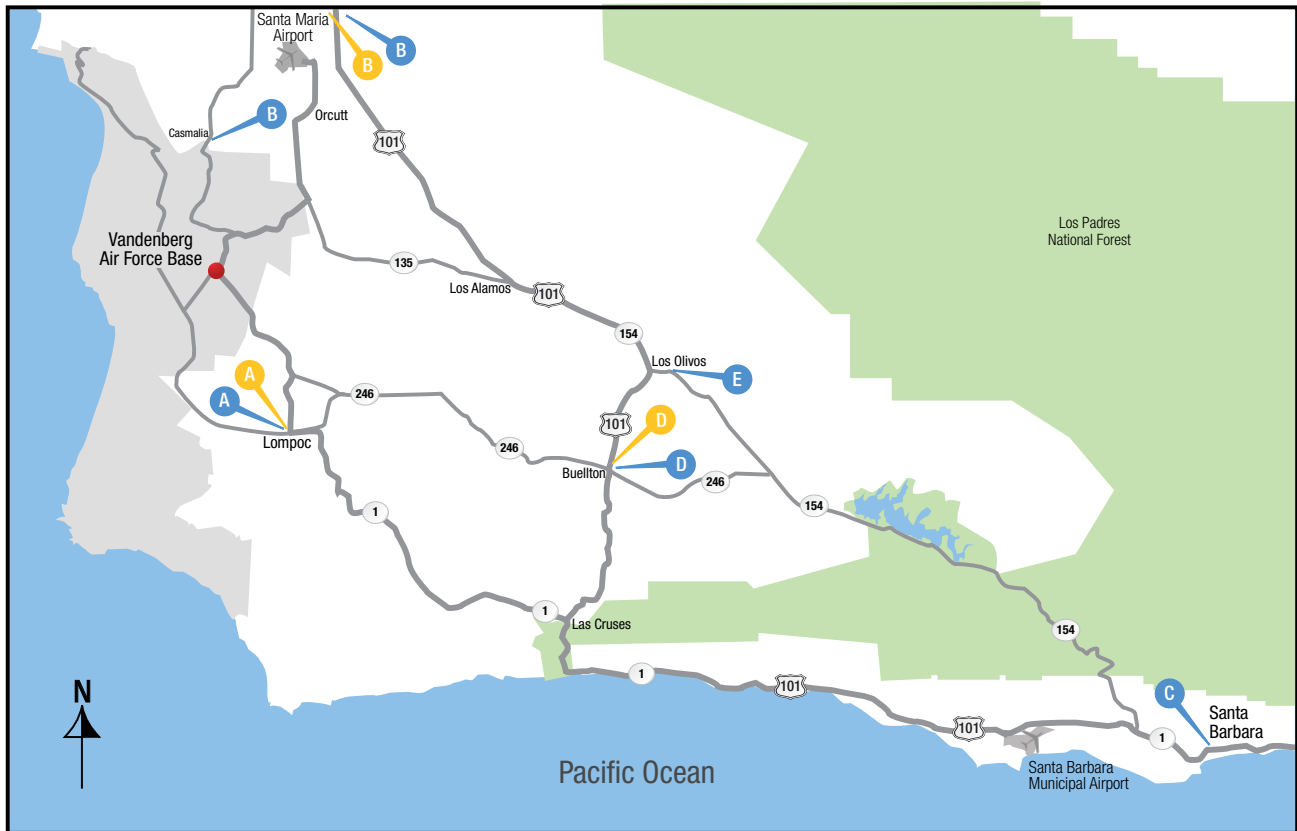

Vandenberg AFB Visitor's Guide

10th St and Utah | Bldg 7525 | Vandenberg AFB, CA 93437

America's Ride to Space

Local Area Map

From Santa Barbara Airport (SBA)

- Proceed southeast on Fowler Rd toward Wm L Moffett Pl.
- Turn left onto Wm L Moffett Pl (which becomes Fowler Rd).
- Turn left onto S Fairview Ave.
- Merge onto US-101 N.
- Take the CA-1 exit (exit 132) toward Lompoc/Vandenberg AFB.
- Turn left onto CA-1 N/Cabrillo Hwy.
- Turn right onto CA246/E CA-246.
- Turn left onto Purisima Rd (Purisima Rd becomes CA-1 N/Cabrillo Hwy).
- Turn left at Vandenberg Rd/California Ave.
- The Visitor Control Center (Bldg 17597) is located on the right prior to the security checkpoint.

From Santa Maria International Airport (SMX)

- Travel southeast on Terminal Dr towards Corsair Cir.
- Veer to the left onto Airpark Ln.
- Turn right onto Skyway Dr.
- Turn right onto CA135 S/Orcutt Expwy.
- Merge onto CA-1 S/Vandenberg Rd/Cabrillo Hwy/CR 520 S towards Lompoc.
- Continue straight at the stop light.
- The Visitor Control Center (Bldg 17597) is located on the right prior to the security checkpoint.

Downey's [\$\$\$\$]
1305 State St, Santa Barbara
805.966.5006 www.downeyssb.com

Milk 'n Honey [Tapas Bars, \$\$\$]
30 W Anapamu St, Santa Barbara
805.275.4232 www.milknhoneytapas.com

Stonehouse Restaurant [American, \$\$\$\$]
900 San Ysidro Ln, Santa Barbara
805.565.1724